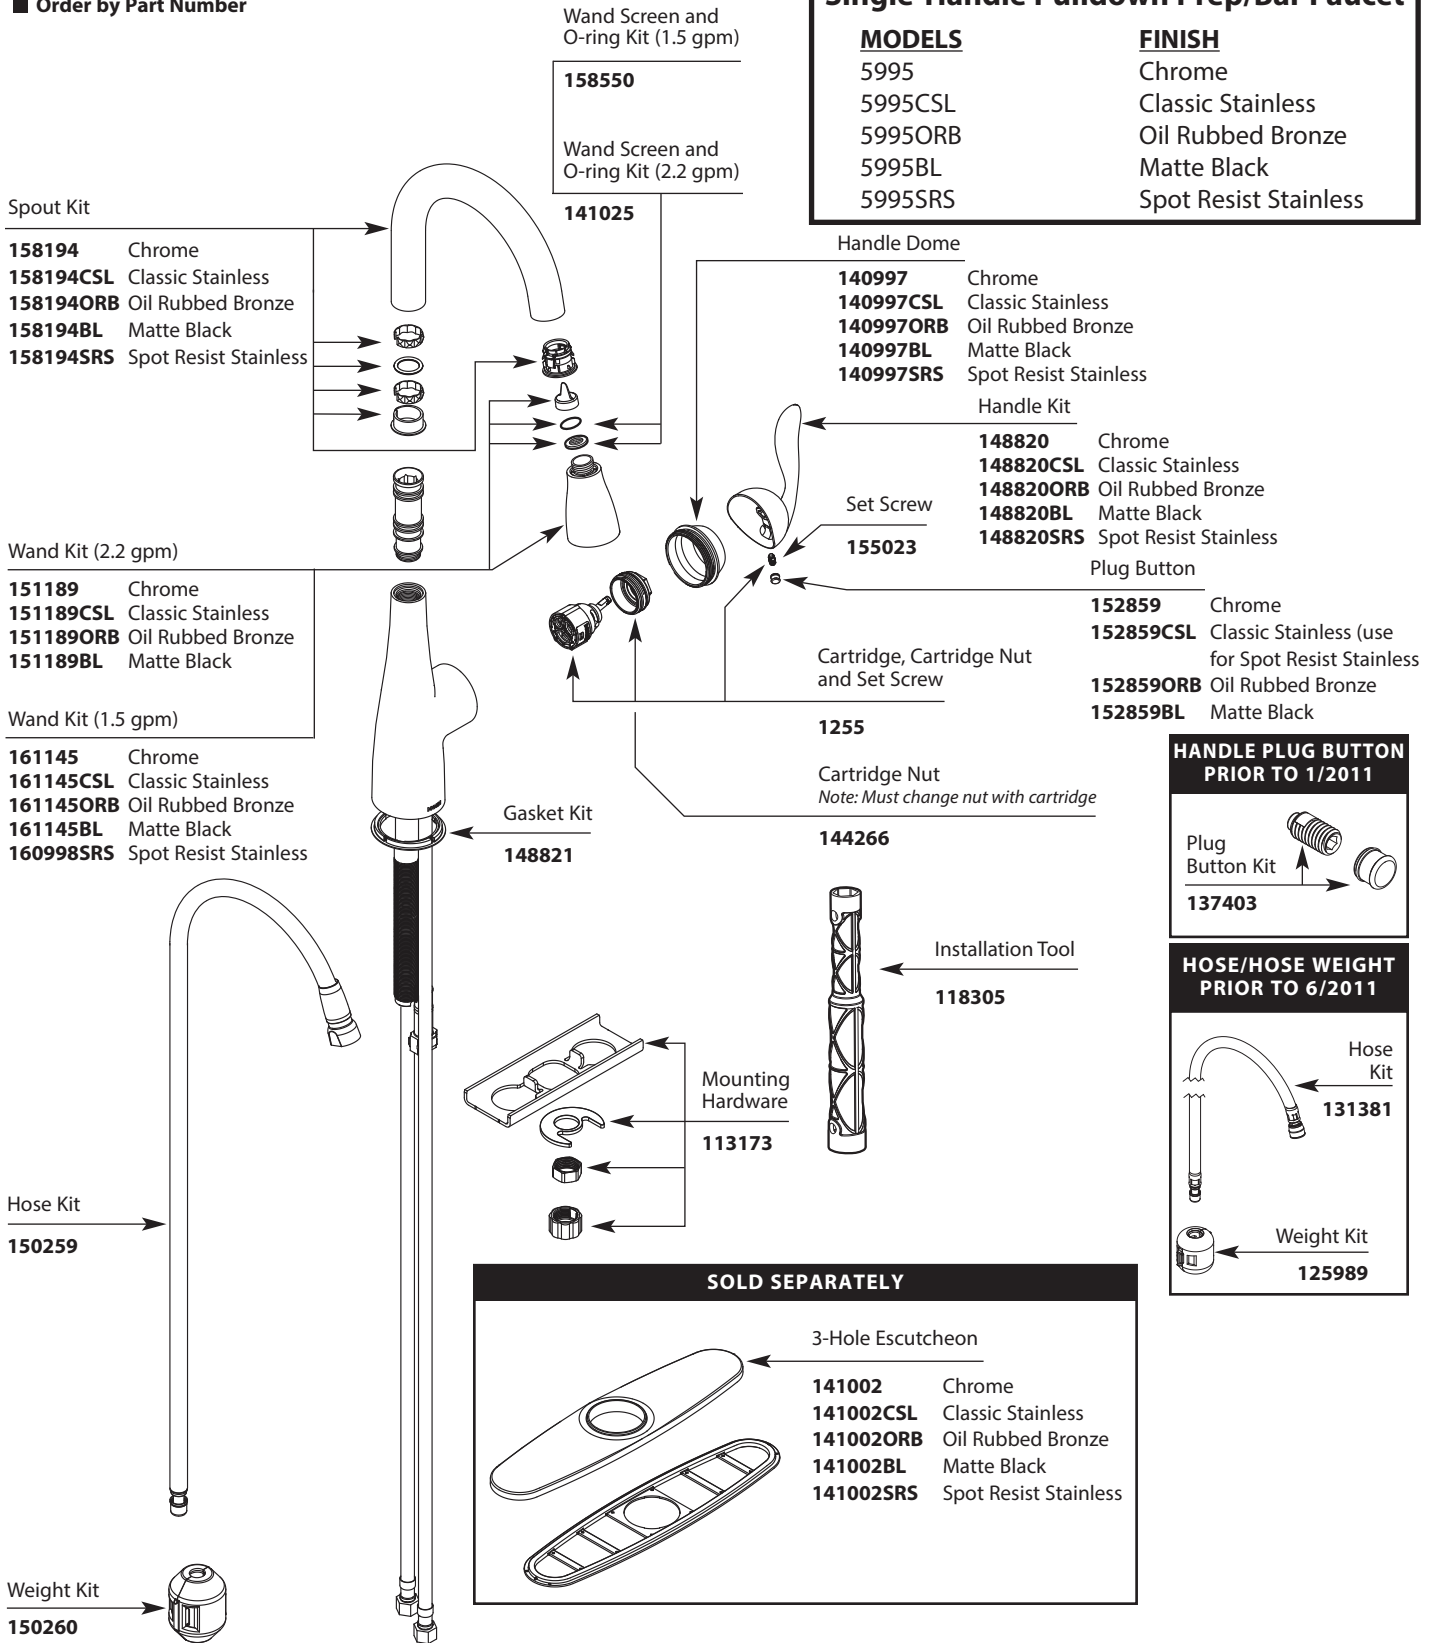

Buy it for looks. Buy it for life.®

Illustrated Parts

■ Order by Part Number

ARBOR™ Single-Handle Pulldown Prep/Bar Faucet	
MODELS	FINISH
5995	Chrome
5995CSL	Classic Stainless
5995ORB	Oil Rubbed Bronze
5995BL	Matte Black
5995SRS	Spot Resist Stainless

HANDLE PLUG BUTTON PRIOR TO 1/2011

Plug Button Kit
137403

HOSE/HOSE WEIGHT PRIOR TO 6/2011

Hose Kit
131381

Weight Kit
125989

SOLD SEPARATELY

3-Hole Escutcheon

- 141002 Chrome
- 141002CSL Classic Stainless
- 141002ORB Oil Rubbed Bronze
- 141002BL Matte Black
- 141002SRS Spot Resist Stainless